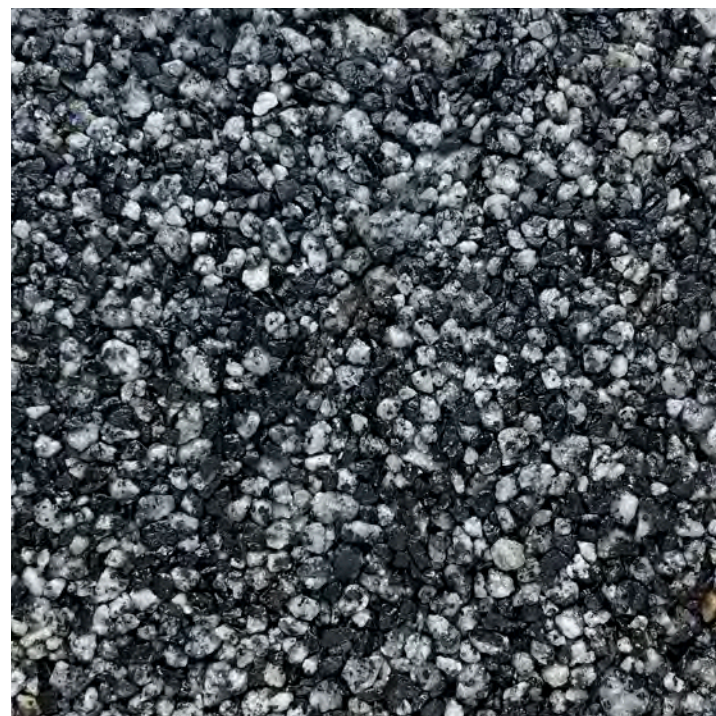

Tundra

This premium blend includes marble and provides a snowy mountain-esque mixture of colours. Showcasing a sharp contrast between light white snow and dark grey mountain stone. This blend suits any modern or traditional style properties.

Rock Type:	Marble & Quartzite
Rock Shape:	Naturally Round

Tungsten

A new contemporary finish featuring stunning darker silver greys dappled with black. A spectacular blend of angular aggregates. Offering a striking contrast to a lawned garden, this blend compliments many different types of architecture from trendy modern to more conventional older style properties.

Rock Type:	Granite & Basalt
Rock Shape:	Angular