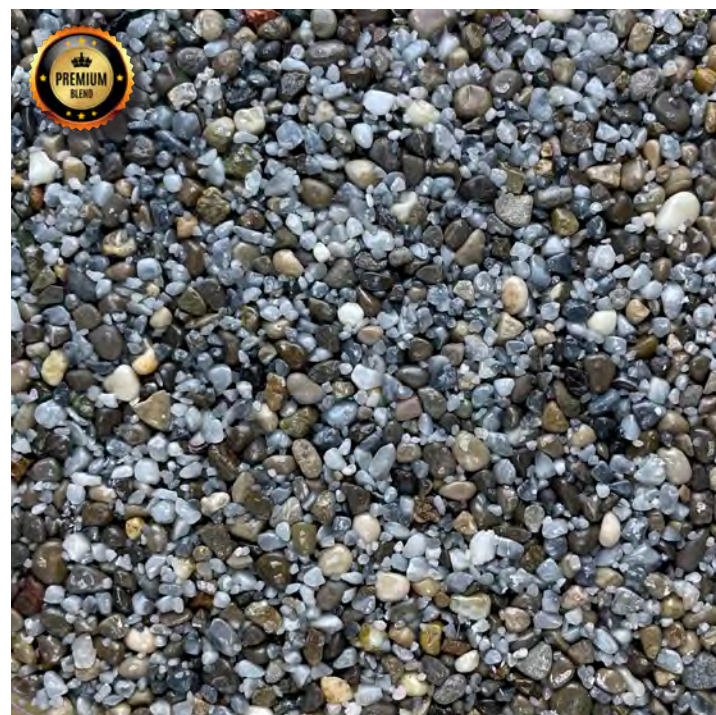

Haystack

Haystack is a very popular blend, consisting of angular yellow-coloured aggregates with a hint of silver. This is ideal for overcast areas or just to brighten up the garden. Ideal for driveways, patios and paths.

Rock Type: Quartzite & Granite
Rock Shape: Angular

London Clay

London Clay is another blue-grey blend of ours named after the stiff blue-grey unweathered clay that lies 150 metres thick beneath our capital city! Many properties will benefit from the addition of this blend including established or new buildings, as the coloration is so versatile. This is a chic new blend of aggregate including marble and is suitable for all scenarios.

Rock Type: Granite & Marble
Rock Shape: Naturally Round