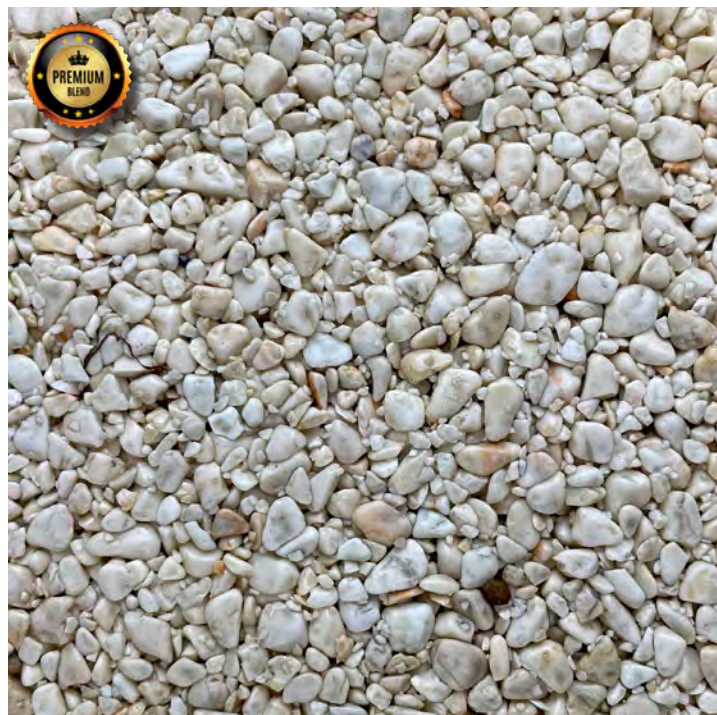

Marengo

Marengo is a modern approach to darker greys. Flecked with some natural stone colours, this blend looks fantastic against modern properties with lighter brickwork. Suitable and strong for all scenarios, be it a driveway, path or patio.

Rock Type: Limestone & Sandstone
Rock Shape: Naturally Round

Mirage

Another of our premium marble blends, Mirage has creamy sandy tones running throughout, creating an even and consistent finish. Perfect for use on driveways, paths and patios this light coloured stone is a real head turner and makes for a stand out finish.

Rock Type: Marble
Rock Shape: Naturally Round